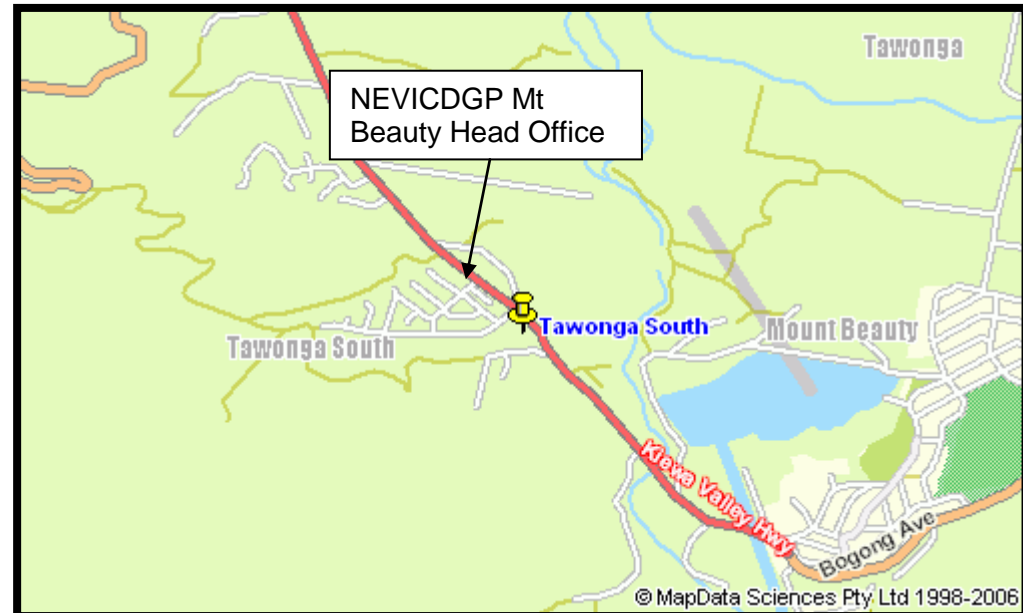

NE VICTORIAN
DIVISION OF
GENERAL PRACTICE

Directions to Mount Beauty office – 03 5754 1226
167 Kiewa Valley Highway, Tawonga South

Directions to Mount Beauty office – 03 5754 1226
167 Kiewa Valley Highway, Tawonga South

Bogong
Moth
Motel

Alpenhorn
Motel

To Mount Beauty
and Falls Creek

Kiewa Valley Highway

To Wodonga & Bright

Wonnongatt
Avenue

167 Kiewa
Valley
Hwy
NE Vic
Division
Office

We are here ...