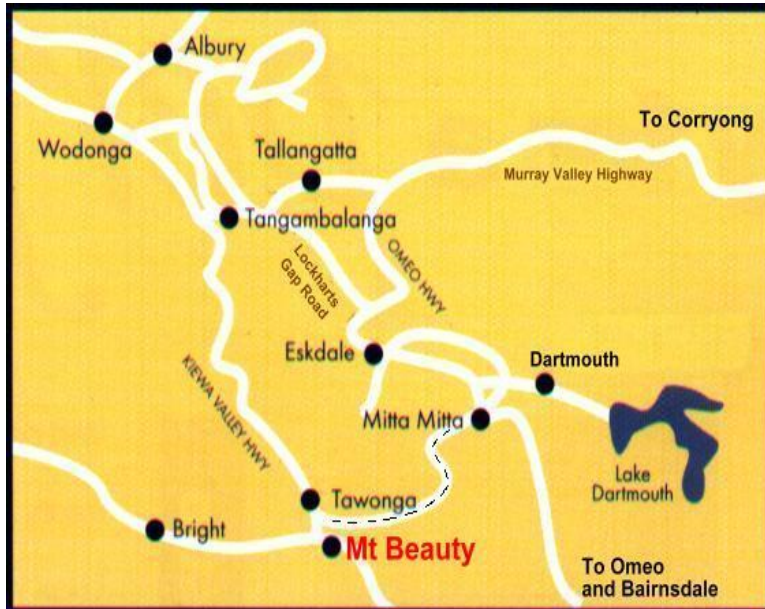

NE VICTORIAN
DIVISION OF
GENERAL PRACTICE

Directions to Mount Beauty office – 03 5754 1226
167 Kiewa Valley Highway, Tawonga South

Directions to Mount Beauty office – 03 5754 1226
167 Kiewa Valley Highway, Tawonga South

Bogong
Moth
Motel

Alpenhorn
Motel

To Mount Beauty
and Falls Creek

Kiewa Valley Highway

To Wodonga & Bright

Wonnongatt
Avenue

167 Kiewa
Valley
Hwy
NE Vic
Division
Office

We are here ...